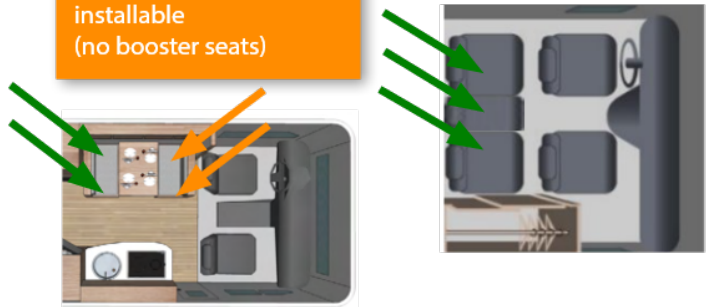

CHILD SEATS

Van Conversion

C-Small

C-Medium
C-Large

Truck Campers

no child seat installable

2x three-point belts (+ 2 tether hooks)
2x infant, child or booster seats installable

3x three-point belts (+ 3 tether hooks)
3x infant, child or booster seats installable

2x lap belts (+ 2 tether hooks)
2x infant or child seats installable (no booster seats)

- **Three-point belt + tether hook**
Infant, child or booster seat installable
- **Lap belt with tether hook**
Infant or child seat installable (no booster seat)
- No child seats installable

Run of Fleet
C-Class

C-XLarge

2x lap belts (+ 2 tether hooks)
2x infant or child seats installable (no booster seats)

2x lap belts (+ 2 tether hooks)
2x infant or child seats installable (no booster seats)